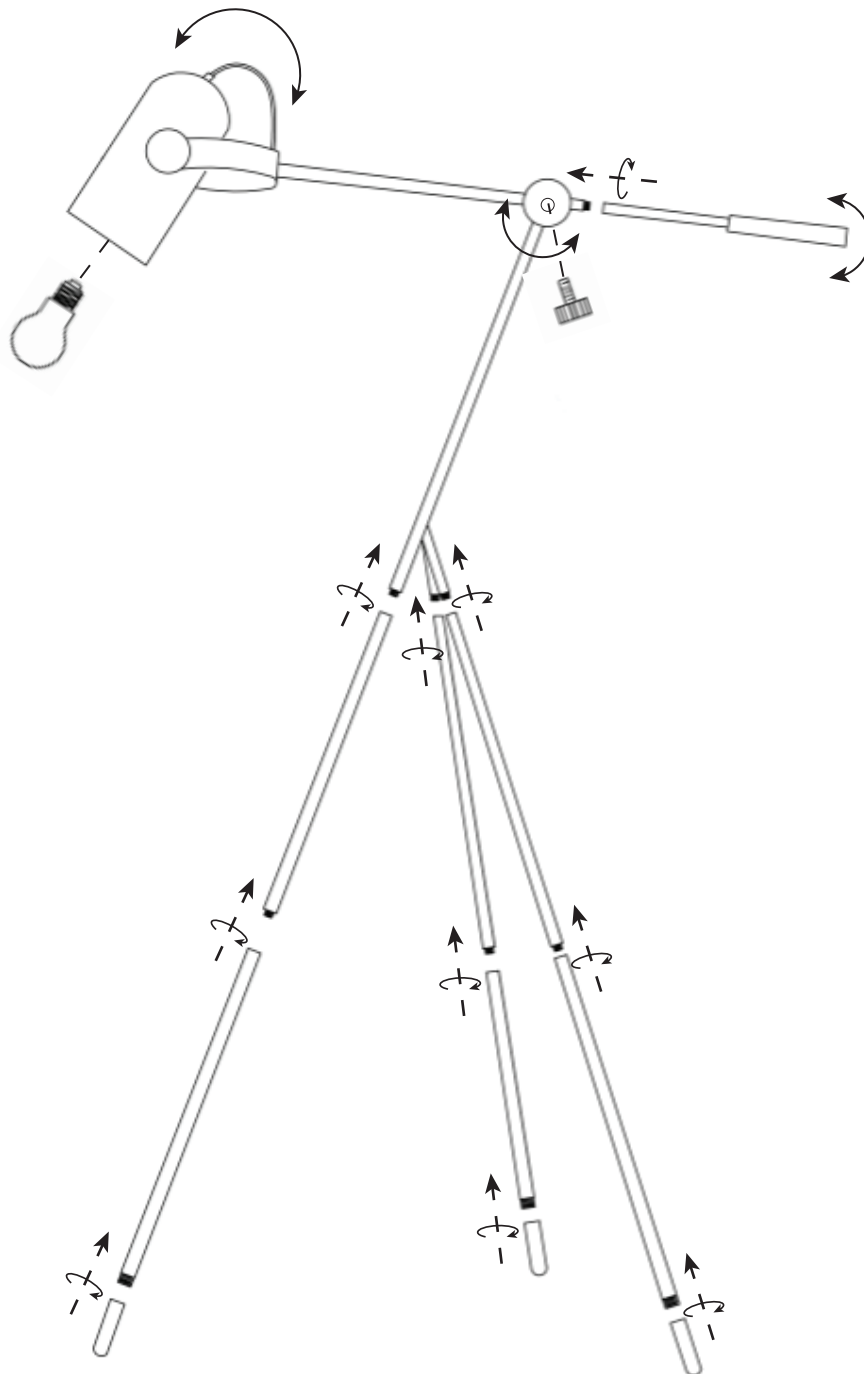

Part # L-HYWDFL XX+XX

110117

**CAUTION**

For indoor use only. Keep out of reach of children and animals. Place on flat surface and away from flammable materials. Never operate this appliance if it has a damaged cord, plug or cable. Keep cord away from heated and/or damp areas.

Use 120V~60Hz, 60 watt max (or LED equivalent). type A E26 bulb only.